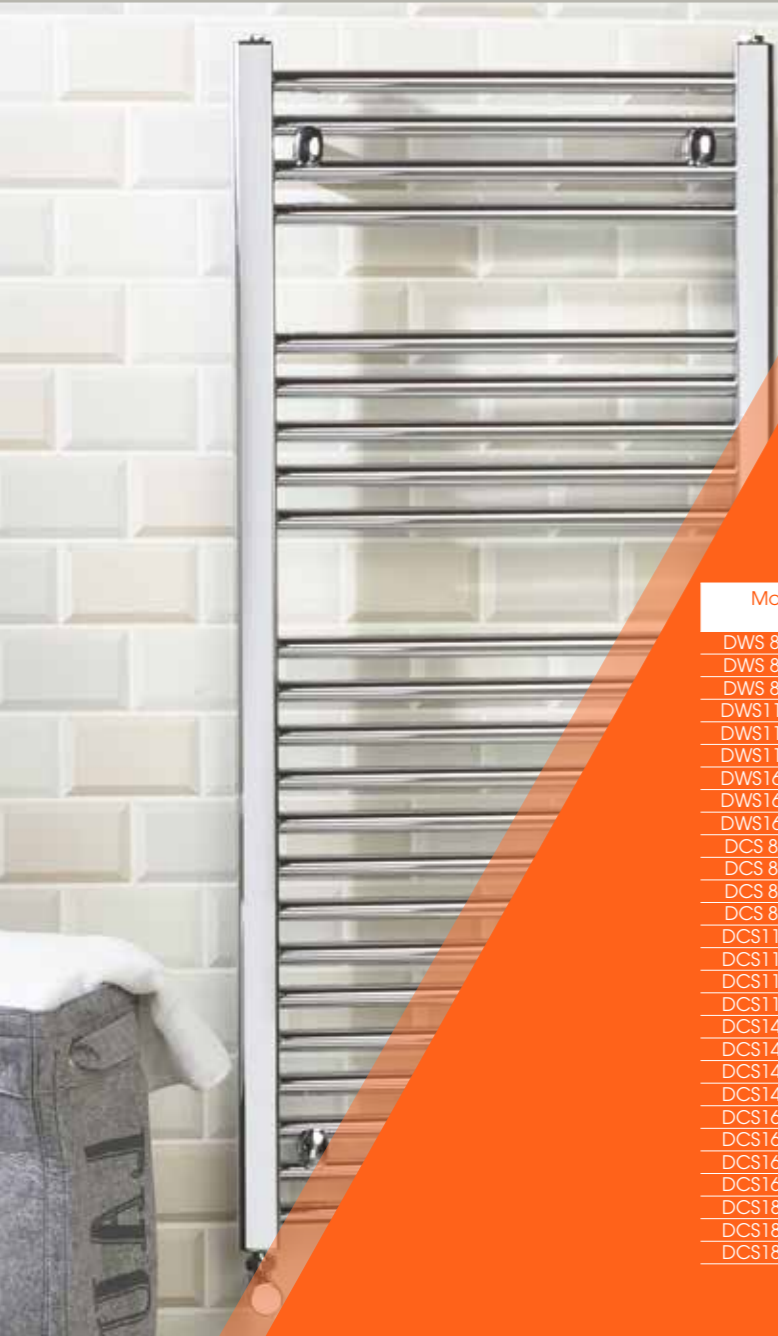

Dolomite straight

Not all ladder towel rails are the same, by keeping to our high standards with top quality adjustable brackets, using the correct number of 22mm tubes and our 8 stage chrome plating process, we can be confident in offering you a 5 year warranty on this product. Available in 300mm widths where space is an issue and increasing to 1800 x 600 where space for towels is more the issue, there is size to suite every home.

The Dolomite range of towel rail are suitable for installation on the central heating system but can also be fitted with an electrical element offering dual fuel option for when the central heating system is switched off.