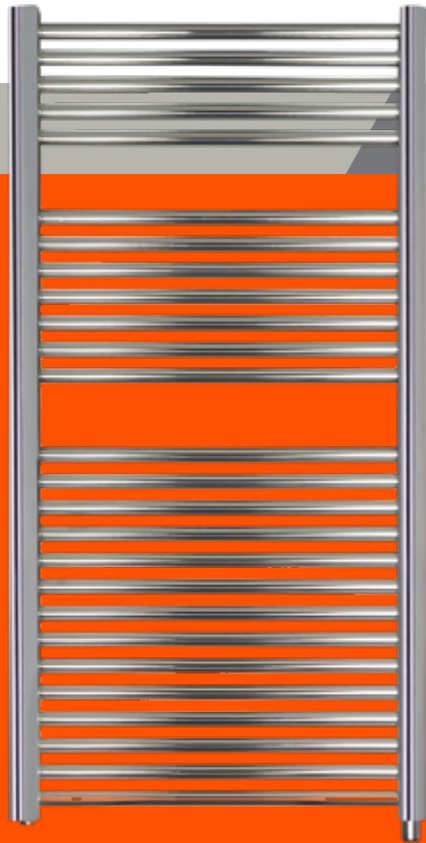

Dolomite electric

For homes without central heating or for an easy to install addition we offer our range of electric only towel rails that are factory fitted and tested (IPX 5) and finished in chrome.

Model	Colour	Height (mm)	Length (mm)	Depth (mm)	Output Watts	Output Btu's	List Price +VAT
EDCS 800-400	Chrome	786	400	30	150	512	£138.02
EDCS 900-500	Chrome	906	500	30	200	682	£143.77
EDCS1200-500	Chrome	1226	500	30	300	1024	£178.27
EDCS1200-600	Chrome	1226	600	30	400	1365	£189.77
EDCS1800-500	Chrome	1866	500	30	500	1706	£264.53
EDCS1800-600	Chrome	1866	600	30	600	2047	£287.54

E Lorenza electric

The popular Lorenza range of radiators are now available prefilled and prefitted with the appropriate CE certified electric heating element. Available in white and anthracite, and with a 10 year guarantee on the radiator and 2 years on the heating elements, this is the perfect choice for homes with no gas.

Model	Colour	Height (mm)	Length (mm)	Depth (mm)	Outputs Watts	Outputs Btu's	List Price +VAT
ELVW900-520	White	900	520	77	300	1024	£355.00
ELVW1800-370	White	1800	370	77	600	2049	£395.00
ELVA900-520	Anthracite	900	520	77	300	1024	£420.00
ELVA1800-370	Anthracite	1800	370	77	600	2049	£465.00

Model Code	Product	Colour	List Price +VAT
AMA804	Pr Straight Valves	Chrome	£19.00
AMA805	Pr Angled Valves	Chrome	£19.00
AMA804A	Pr Straight Valves	Anthracite	£23.00
AMA805A	Pr Angled Valves	Anthracite	£23.00
SRV804	Pr Straight Square Valves	Chrome	£34.00
SRV805	Pr Angled Square Valves	Chrome	£34.00
SRV804A	Pr Straight Square Valves	Anthracite	£38.00
SRV805A	Pr Angled Square Valves	Anthracite	£38.00
CRV805	Pr Corner Valves	Chrome	£25.00
CRV805A	Pr Corner Valves	Anthracite	£28.00

1 year warranty on all towel rail accessories.