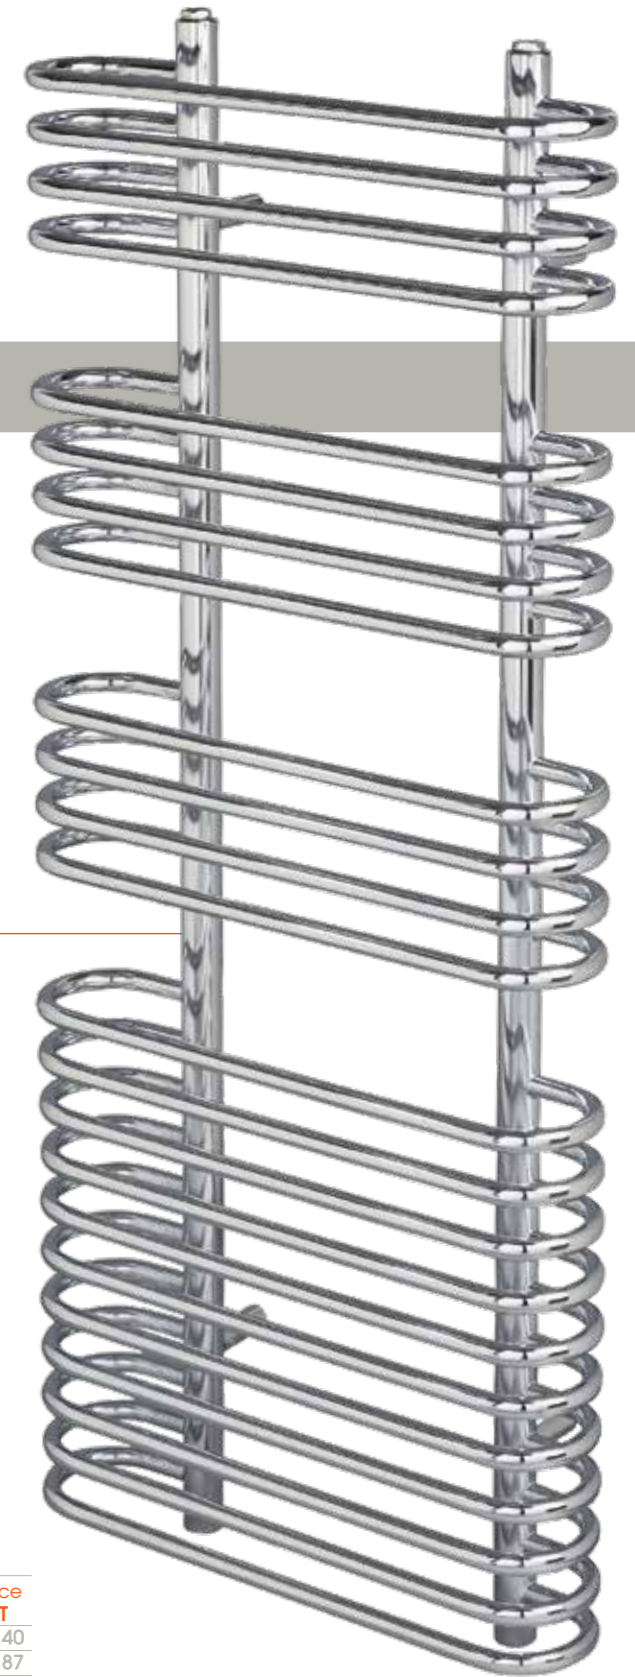

The Clarissa towel rail has been designed to offer more room for warming towels, with its extended curved profile, available in chrome, it is suitable for installation on the central heating system but can also be fitted with an electrical element offering dual fuel option for when the central heating system is switched off.

Model	Colour	Height (mm)	Length (mm)	Depth (mm)	Output Watts	Outputs Btu's	List Price +VAT
CLA900-500	Chrome	900	500	136	379	1293	£219.40
CLA1200-500	Chrome	1200	500	136	487	1662	£254.87